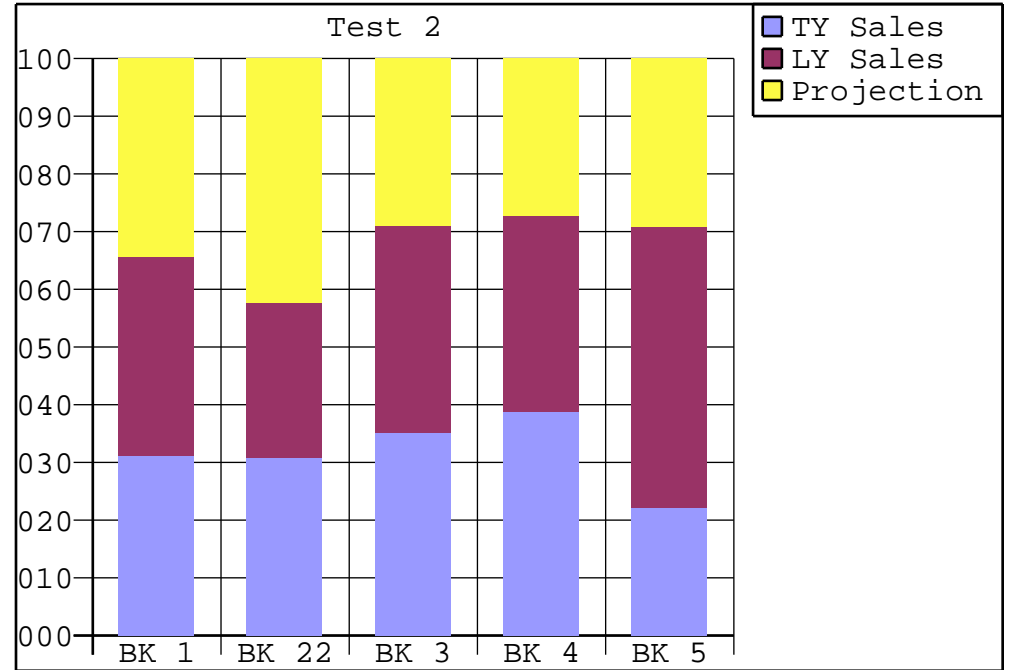

Name	Sold	Negative	Ty Sales	LY Sales
BK 1	-1.5	-2	3000	3300
BK 22	1	-4	2400	2100
BK 3	2	-6	4000	4100
BK 4	3	-8	4700	4100
BK 5	8	-10	2500	5500