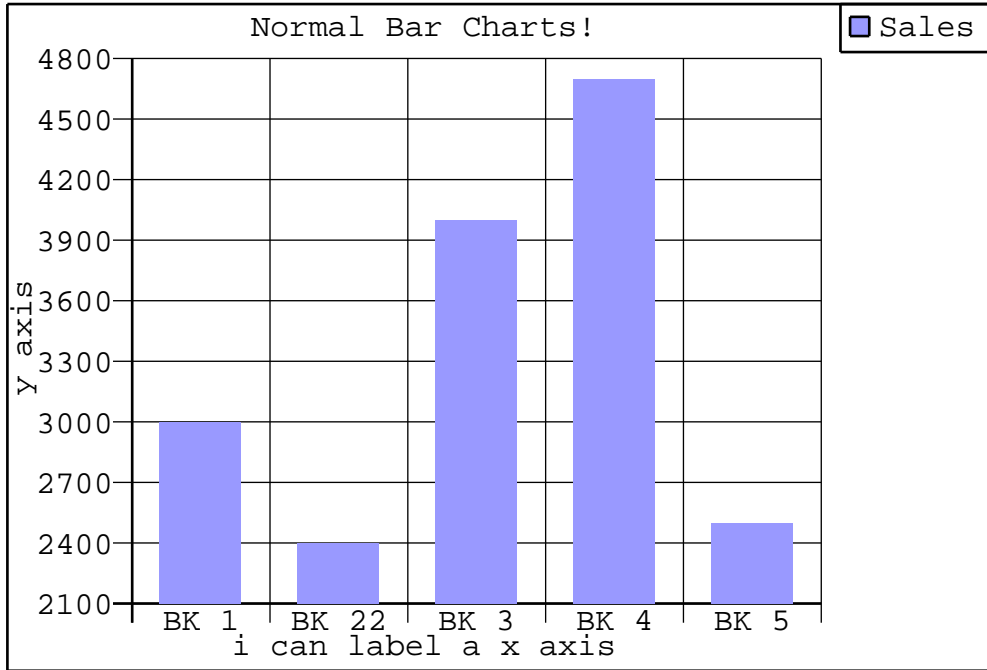

Doy	Net Sales	Avg Check
Monda	8000	5.00
Tuesd	6000	5.50
Wedne	6500	4.50
Thurs	5000	7.00

Pie Charts (Bob Kratz Emotions)

- Happy
- Sad
- Grumpy
- Sleepy

Emotion	Value
Happy	25
Sad	25
Grumpy	25
Sleepy	25

Pie Charts (Bob Kratz Emotions)

- Happy
- Sad
- Grumpy
- Sleepy

Emotion	Value
Happy	25
Sad	25
Grumpy	25
Sleepy	25

Food!	Value
Pizza	20
Chicken	30
Meat	20
Potatos	10
Vegies	10
Fruit	15
Fish	5
Pasta	20
Ice Cream	10
Fresca	50
Water	20
Soda	20
Pudding	5
Footer Testing SUM:	235

Offset Pie Charts (Bob Kratz Emotions)

- Happy
- Sad
- Grumpy
- Sleepy

Emotion	Value
---------	-------

Happy	25
Sad	25
Grumpy	25
Sleepy	25

Offset Pie Charts (Bob Kratz Food)

- Pizza
- Chicken
- Meat
- Potatos
- Vegies
- Fruit
- Fish
- Pasta
- Ice Cream
- Fresca
- Water
- Soda
- Pudding

Name	Sold	Negative	Ty Sales	LY Sales
BK 1	-1.5	-2	3000	3300
BK 22	1	-4	2400	2100
BK 3	2	-6	4000	4100
BK 4	3	-8	4700	4100
BK 5	8	-10	2500	5500