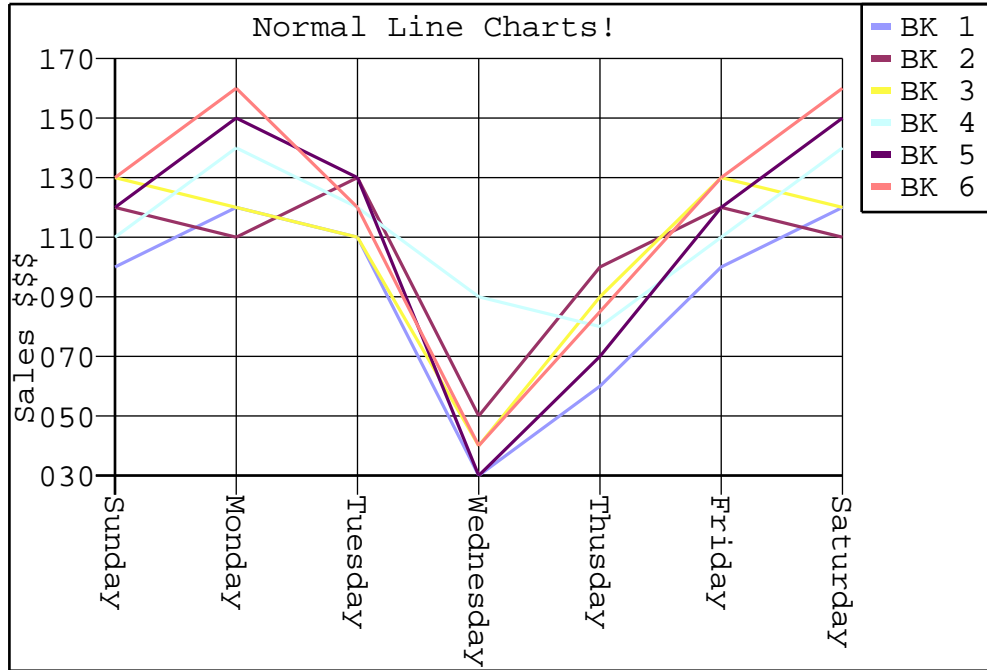

- Happy
- Sad
- Grumpy
- Sleepy

Emotion	Value
Happy	25
Sad	25
Grumpy	25
Sleepy	25

Food!	Value
Pizza	20
Chicken	30
Meat	20
Potatos	10
Vegies	10
Fruit	15
Fish	5
Pasta	20
Ice Cream	10
Fresca	50
Water	20
Soda	20
Pudding	5
Footer Testing SUM:	235

Offset Pie Charts (Bob Kratz Emotions)

- Happy
- Sad
- Grumpy
- Sleepy

Emotion	Value
---------	-------

Happy	25
Sad	25
Grumpy	25
Sleepy	25

Offset Pie Charts (Bob Kratz Food)

- Pizza
- Chicken
- Meat
- Potatos
- Vegies
- Fruit
- Fish
- Pasta
- Ice Cream
- Fresca
- Water
- Soda
- Pudding

Food	Value
------	-------

Pizza	20
Chicken	30
Meat	20
Potatos	10
Vegies	10
Fruit	15
Fish	5
Pasta	20
Ice Cream	10
Fresca	50
Water	20
Soda	20
Pudding	5

Doy	BK 1	BK 2	BK 3	BK 4	BK 5	BK 6
Sunda	100	120	130	110	120	130
Monda	120	110	120	140	150	160
Tuesd	110	130	110	120	130	120
Wedne	30	50	40	90	30	40
Thusd	60	100	90	80	70	85
Frida	100	120	130	110	120	130
Satur	120	110	120	140	150	160