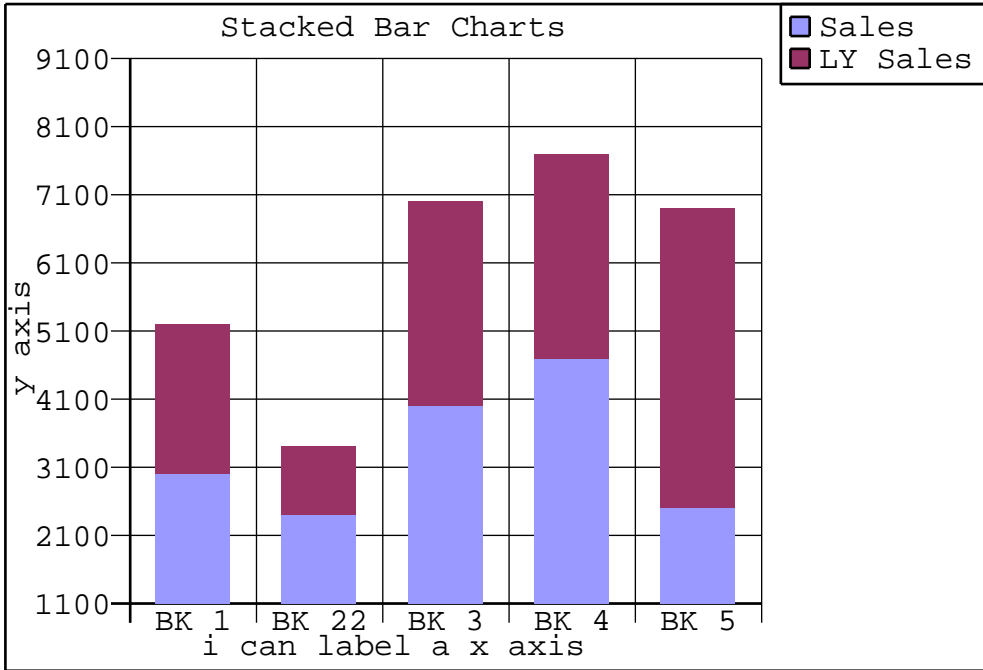

- Happy
- Sad
- Grumpy
- Sleepy

Emotion	Value
Happy	25
Sad	25
Grumpy	25
Sleepy	25

Food!	Value
Pizza	20
Chicken	30
Meat	20
Potatos	10
Vegies	10
Fruit	15
Fish	5
Pasta	20
Ice Cream	10
Fresca	50
Water	20
Soda	20
Pudding	5
Footer Testing SUM:	235

Offset Pie Charts (Bob Kratz Emotions)

- Happy
- Sad
- Grumpy
- Sleepy

Emotion	Value
---------	-------

Happy	25
Sad	25
Grumpy	25
Sleepy	25

Offset Pie Charts (Bob Kratz Food)

- Pizza
- Chicken
- Meat
- Potatos
- Vegies
- Fruit
- Fish
- Pasta
- Ice Cream
- Fresca
- Water
- Soda
- Pudding

Food	Value
------	-------

Pizza	20
Chicken	30
Meat	20
Potatos	10
Vegies	10
Fruit	15
Fish	5
Pasta	20
Ice Cream	10
Fresca	50
Water	20
Soda	20
Pudding	5

Doy	BK 1	BK 2	BK 3	BK 4	BK 5	BK 6
Sunda	100	120	130	110	120	130
Monda	120	110	120	140	150	160
Tuesd	110	130	110	120	130	120
Wedne	30	50	40	90	30	40
Thusd	60	100	90	80	70	85
Frida	100	120	130	110	120	130
Satur	120	110	120	140	150	160

Doy	BK 1	BK 2	BK 3	BK 4	BK 5	BK 6
Sunda	5	10	-2	-4	4	-1
Monda	-2	4	3	-2	2	-2
Tuesd	12	12	-5	2	-4	5
Wedne	-5	-2	10	12	13	-4
Thusd	5	4	3	2	1	0
Frida	-2	-3	-4	-5	-6	-7
Satur	-2	2	-2	2	-2	2

Name	Sold	Negative	Ty Sales	LY Sales
BK 1	-1.5	-2	3000	3300
BK 22	1	-4	2400	2100
BK 3	2	-6	4000	4100
BK 4	3	-8	4700	4100
BK 5	8	-10	2500	5500