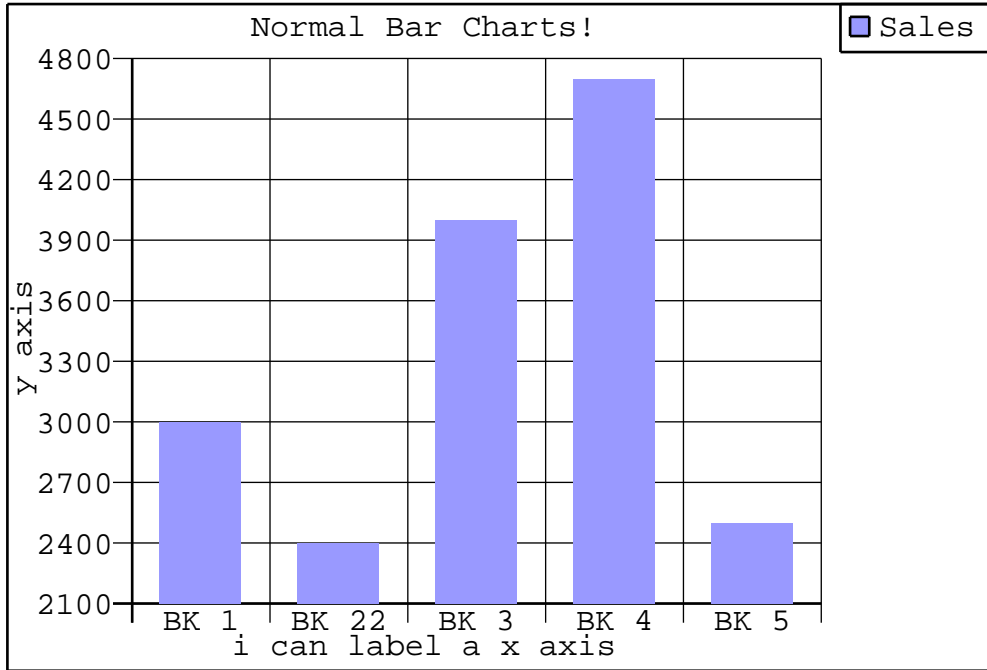

- Happy
- Sad
- Grumpy
- Sleepy

Emotion	Value
Happy	25
Sad	25
Grumpy	25
Sleepy	25

Food!	Value
Pizza	20
Chicken	30
Meat	20
Potatos	10
Vegies	10
Fruit	15
Fish	5
Pasta	20
Ice Cream	10
Fresca	50
Water	20
Soda	20
Pudding	5
Footer Testing SUM:	235

Offset Pie Charts (Bob Kratz Emotions)

- Happy
- Sad
- Grumpy
- Sleepy

Emotion	Value
---------	-------

Happy	25
Sad	25
Grumpy	25
Sleepy	25

Offset Pie Charts (Bob Kratz Food)

- Pizza
- Chicken
- Meat
- Potatos
- Vegies
- Fruit
- Fish
- Pasta
- Ice Cream
- Fresca
- Water
- Soda
- Pudding

Food	Value
------	-------

Pizza	20
Chicken	30
Meat	20
Potatos	10
Vegies	10
Fruit	15
Fish	5
Pasta	20
Ice Cream	10
Fresca	50
Water	20
Soda	20
Pudding	5

Doy	BK 1	BK 2	BK 3	BK 4	BK 5	BK 6
Sunda	100	120	130	110	120	130
Monda	120	110	120	140	150	160
Tuesd	110	130	110	120	130	120
Wedne	30	50	40	90	30	40
Thusd	60	100	90	80	70	85
Frida	100	120	130	110	120	130
Satur	120	110	120	140	150	160

Doy	BK 1	BK 2	BK 3	BK 4	BK 5	BK 6
Sunda	5	10	-2	-4	4	-1
Monda	-2	4	3	-2	2	-2
Tuesd	12	12	-5	2	-4	5
Wedne	-5	-2	10	12	13	-4
Thusd	5	4	3	2	1	0
Frida	-2	-3	-4	-5	-6	-7
Satur	-2	2	-2	2	-2	2

Name	Sold	Negative	Ty Sales	LY Sales
BK 1	-1.5	-2	3000	3300
BK 22	1	-4	2400	2100
BK 3	2	-6	4000	4100
BK 4	3	-8	4700	4100
BK 5	8	-10	2500	5500