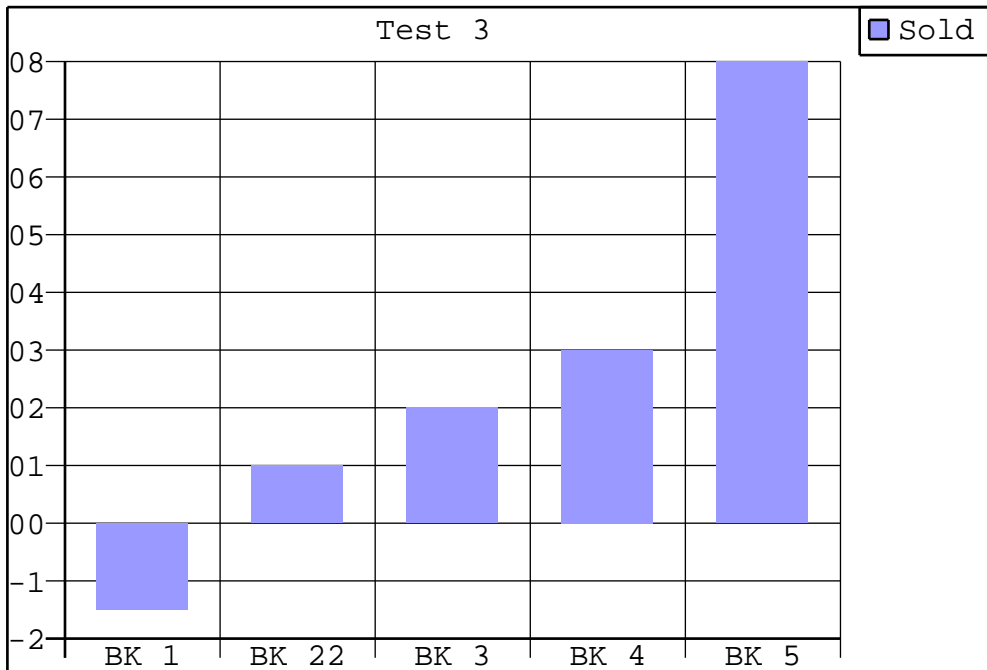

Doy	Net Sales	Avg Check
Monda	8000	5.00
Tuesd	6000	5.50
Wedne	6500	4.50
Thurs	5000	7.00

Pie Charts (Bob Kratz Emotions)

- Happy
- Sad
- Grumpy
- Sleepy

Emotion	Value
Happy	25
Sad	25
Grumpy	25
Sleepy	25

Pie Charts (Bob Kratz Emotions)

- Happy
- Sad
- Grumpy
- Sleepy

Emotion	Value
Happy	25
Sad	25
Grumpy	25
Sleepy	25

Food!	Value
Pizza	20
Chicken	30
Meat	20
Potatos	10
Vegies	10
Fruit	15
Fish	5
Pasta	20
Ice Cream	10
Fresca	50
Water	20
Soda	20
Pudding	5
Footer Testing SUM:	235