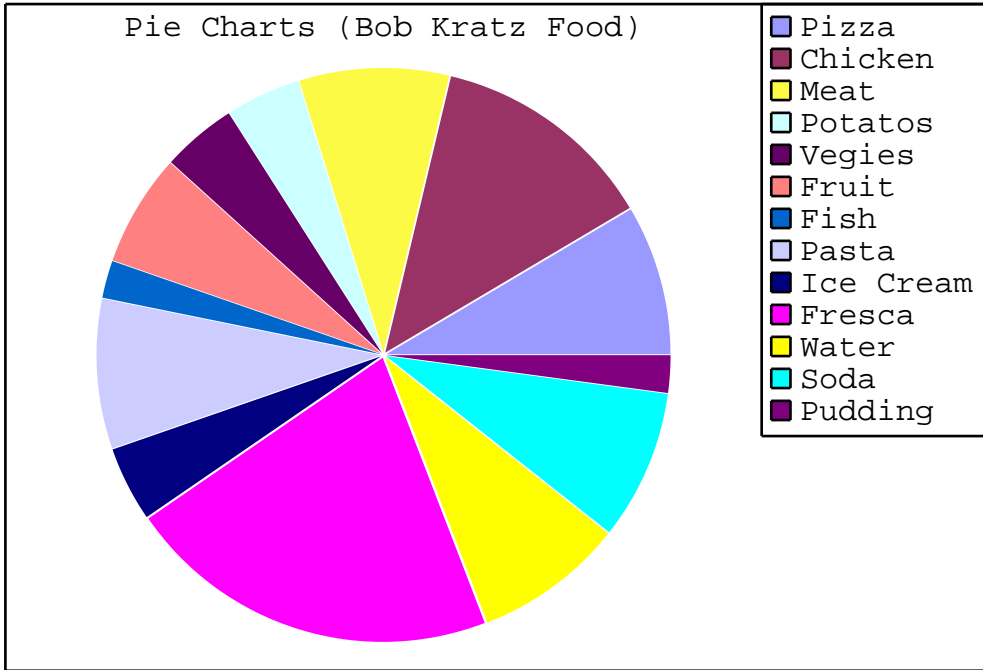

Doy	Net Sales	Avg Check
Monda	8000	5.00
Tuesd	6000	5.50
Wedne	6500	4.50
Thurs	5000	7.00

Pie Charts (Bob Kratz Emotions)

- Happy
- Sad
- Grumpy
- Sleepy

Emotion	Value
Happy	25
Sad	25
Grumpy	25
Sleepy	25

Pie Charts (Bob Kratz Emotions)

- Happy
- Sad
- Grumpy
- Sleepy

Emotion	Value
Happy	25
Sad	25
Grumpy	25
Sleepy	25

Food!	Value
Pizza	20
Chicken	30
Meat	20
Potatos	10
Vegies	10
Fruit	15
Fish	5
Pasta	20
Ice Cream	10
Fresca	50
Water	20
Soda	20
Pudding	5
Footer Testing SUM:	235

Offset Pie Charts (Bob Kratz Emotions)

- Happy
- Sad
- Grumpy
- Sleepy

Emotion	Value
---------	-------

Happy	25
Sad	25
Grumpy	25
Sleepy	25

Offset Pie Charts (Bob Kratz Food)

- Pizza
- Chicken
- Meat
- Potatos
- Vegies
- Fruit
- Fish
- Pasta
- Ice Cream
- Fresca
- Water
- Soda
- Pudding

Food	Value
------	-------

Pizza	20
Chicken	30
Meat	20
Potatos	10
Vegies	10
Fruit	15
Fish	5
Pasta	20
Ice Cream	10
Fresca	50
Water	20
Soda	20
Pudding	5

Doy	BK 1	BK 2	BK 3	BK 4	BK 5	BK 6
Sunda	100	120	130	110	120	130
Monda	120	110	120	140	150	160
Tuesd	110	130	110	120	130	120
Wedne	30	50	40	90	30	40
Thusd	60	100	90	80	70	85
Frida	100	120	130	110	120	130
Satur	120	110	120	140	150	160