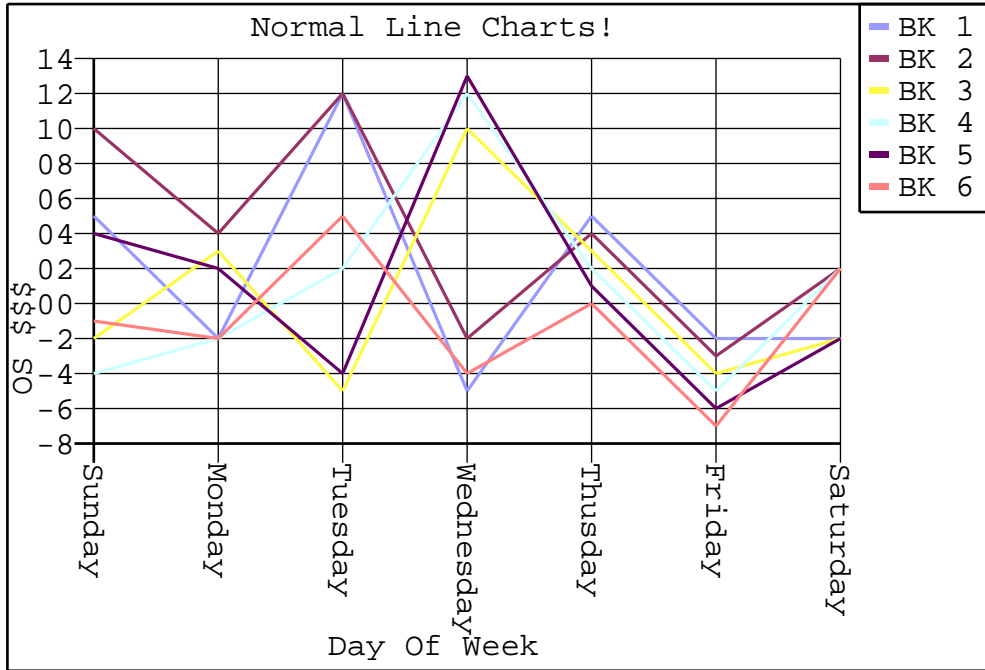

- Happy
- Sad
- Grumpy
- Sleepy

Emotion	Value
Happy	25
Sad	25
Grumpy	25
Sleepy	25

Food!	Value
Pizza	20
Chicken	30
Meat	20
Potatos	10
Vegies	10
Fruit	15
Fish	5
Pasta	20
Ice Cream	10
Fresca	50
Water	20
Soda	20
Pudding	5
Footer Testing SUM:	235

Offset Pie Charts (Bob Kratz Emotions)

- Happy
- Sad
- Grumpy
- Sleepy

Emotion	Value
---------	-------

Happy	25
Sad	25
Grumpy	25
Sleepy	25

Offset Pie Charts (Bob Kratz Food)

- Pizza
- Chicken
- Meat
- Potatos
- Vegies
- Fruit
- Fish
- Pasta
- Ice Cream
- Fresca
- Water
- Soda
- Pudding

Food	Value
------	-------

Pizza	20
Chicken	30
Meat	20
Potatos	10
Vegies	10
Fruit	15
Fish	5
Pasta	20
Ice Cream	10
Fresca	50
Water	20
Soda	20
Pudding	5

Doy	BK 1	BK 2	BK 3	BK 4	BK 5	BK 6
Sunda	100	120	130	110	120	130
Monda	120	110	120	140	150	160
Tuesd	110	130	110	120	130	120
Wedne	30	50	40	90	30	40
Thusd	60	100	90	80	70	85
Frida	100	120	130	110	120	130
Satur	120	110	120	140	150	160