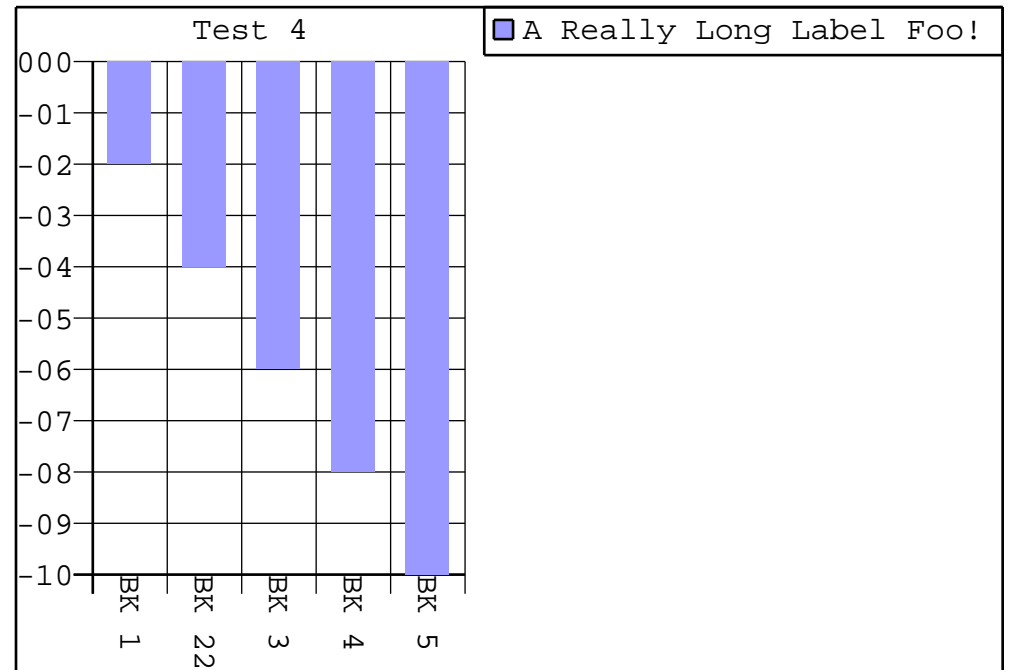

Doy	Net Sales	Avg Check
Monda	8000	5.00
Tuesd	6000	5.50
Wedne	6500	4.50
Thurs	5000	7.00

Pie Charts (Bob Kratz Emotions)

- Happy
- Sad
- Grumpy
- Sleepy

Emotion	Value
Happy	25
Sad	25
Grumpy	25
Sleepy	25

Pie Charts (Bob Kratz Emotions)

- Happy
- Sad
- Grumpy
- Sleepy

Emotion	Value
Happy	25
Sad	25
Grumpy	25
Sleepy	25

Food!	Value
Pizza	20
Chicken	30
Meat	20
Potatos	10
Vegies	10
Fruit	15
Fish	5
Pasta	20
Ice Cream	10
Fresca	50
Water	20
Soda	20
Pudding	5
Footer Testing SUM:	235