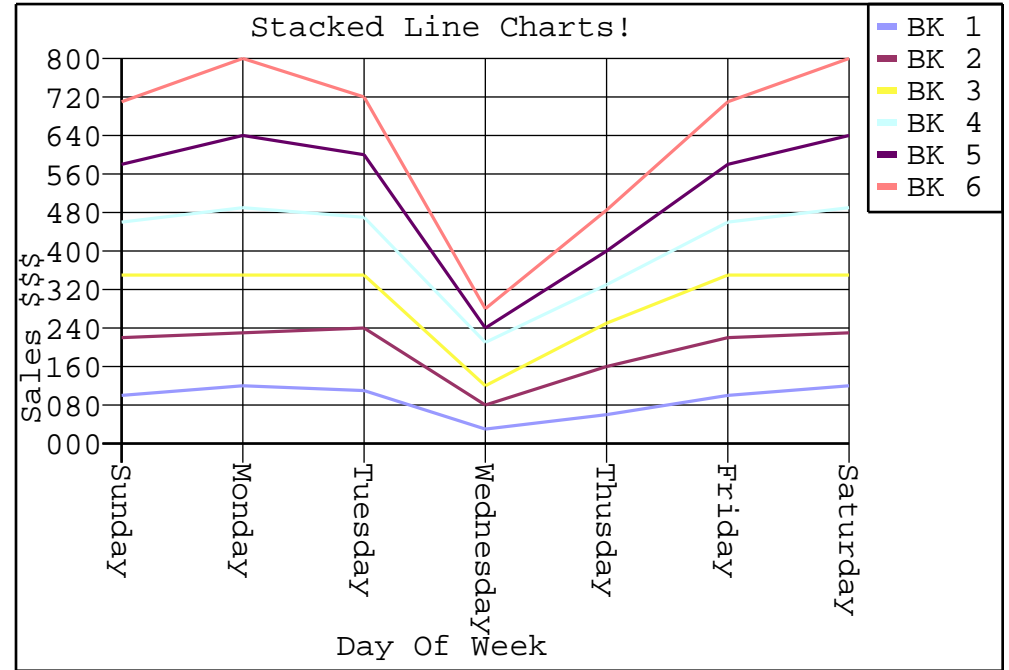

- Happy
- Sad
- Grumpy
- Sleepy

Emotion	Value
Happy	25
Sad	25
Grumpy	25
Sleepy	25

Food!	Value
Pizza	20
Chicken	30
Meat	20
Potatos	10
Vegies	10
Fruit	15
Fish	5
Pasta	20
Ice Cream	10
Fresca	50
Water	20
Soda	20
Pudding	5
Footer Testing SUM:	235

Offset Pie Charts (Bob Kratz Emotions)

- Happy
- Sad
- Grumpy
- Sleepy

Emotion	Value
---------	-------

Happy	25
Sad	25
Grumpy	25
Sleepy	25

Offset Pie Charts (Bob Kratz Food)

- Pizza
- Chicken
- Meat
- Potatos
- Vegies
- Fruit
- Fish
- Pasta
- Ice Cream
- Fresca
- Water
- Soda
- Pudding

Food	Value
------	-------

Pizza	20
Chicken	30
Meat	20
Potatos	10
Vegies	10
Fruit	15
Fish	5
Pasta	20
Ice Cream	10
Fresca	50
Water	20
Soda	20
Pudding	5

Doy	BK 1	BK 2	BK 3	BK 4	BK 5	BK 6
Sunda	100	120	130	110	120	130
Monda	120	110	120	140	150	160
Tuesd	110	130	110	120	130	120
Wedne	30	50	40	90	30	40
Thusd	60	100	90	80	70	85
Frida	100	120	130	110	120	130
Satur	120	110	120	140	150	160