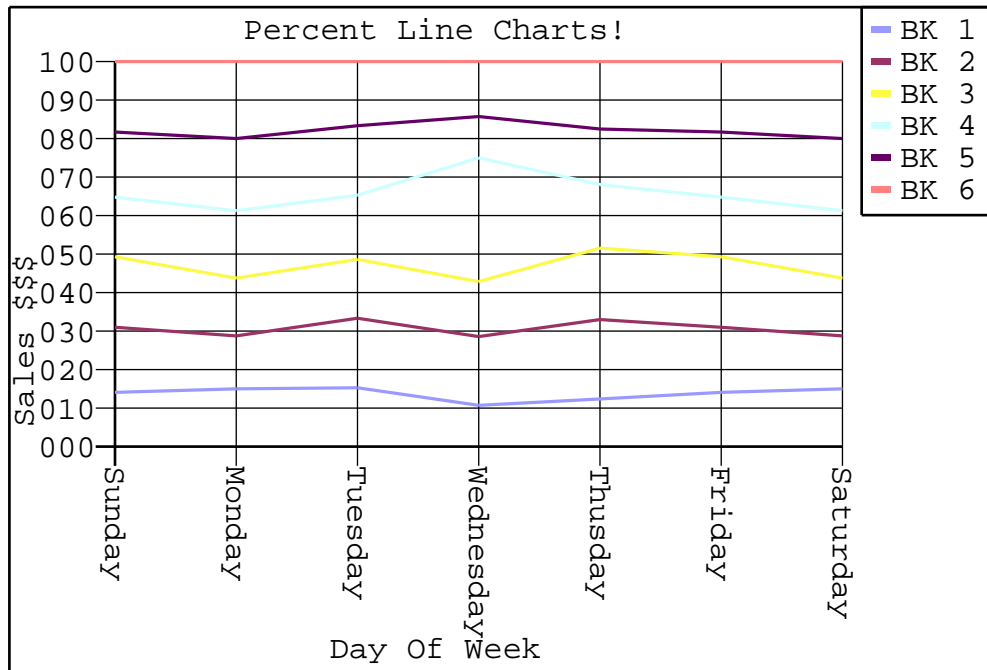

- Happy
- Sad
- Grumpy
- Sleepy

Emotion	Value
Happy	25
Sad	25
Grumpy	25
Sleepy	25

Food!	Value
Pizza	20
Chicken	30
Meat	20
Potatos	10
Vegies	10
Fruit	15
Fish	5
Pasta	20
Ice Cream	10
Fresca	50
Water	20
Soda	20
Pudding	5
Footer Testing SUM:	235

Offset Pie Charts (Bob Kratz Emotions)

- Happy
- Sad
- Grumpy
- Sleepy

Emotion	Value
---------	-------

Happy	25
Sad	25
Grumpy	25
Sleepy	25

Offset Pie Charts (Bob Kratz Food)

- Pizza
- Chicken
- Meat
- Potatos
- Vegies
- Fruit
- Fish
- Pasta
- Ice Cream
- Fresca
- Water
- Soda
- Pudding

Food	Value
------	-------

Pizza	20
Chicken	30
Meat	20
Potatos	10
Vegies	10
Fruit	15
Fish	5
Pasta	20
Ice Cream	10
Fresca	50
Water	20
Soda	20
Pudding	5

Doy	BK 1	BK 2	BK 3	BK 4	BK 5	BK 6
Sunda	100	120	130	110	120	130
Monda	120	110	120	140	150	160
Tuesd	110	130	110	120	130	120
Wedne	30	50	40	90	30	40
Thusd	60	100	90	80	70	85
Frida	100	120	130	110	120	130
Satur	120	110	120	140	150	160