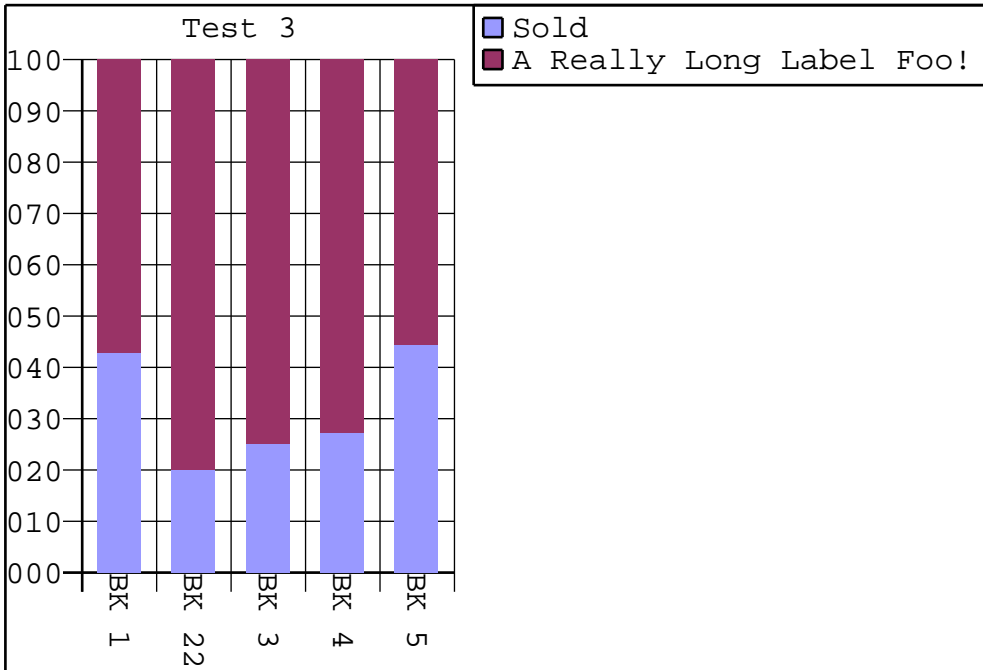

Name	Sold	Negative	Ty Sales	LY Sales
BK 1	-1.5	-2	3000	3300
BK 22	1	-4	2400	2100
BK 3	2	-6	4000	4100
BK 4	3	-8	4700	4100
BK 5	8	-10	2500	5500