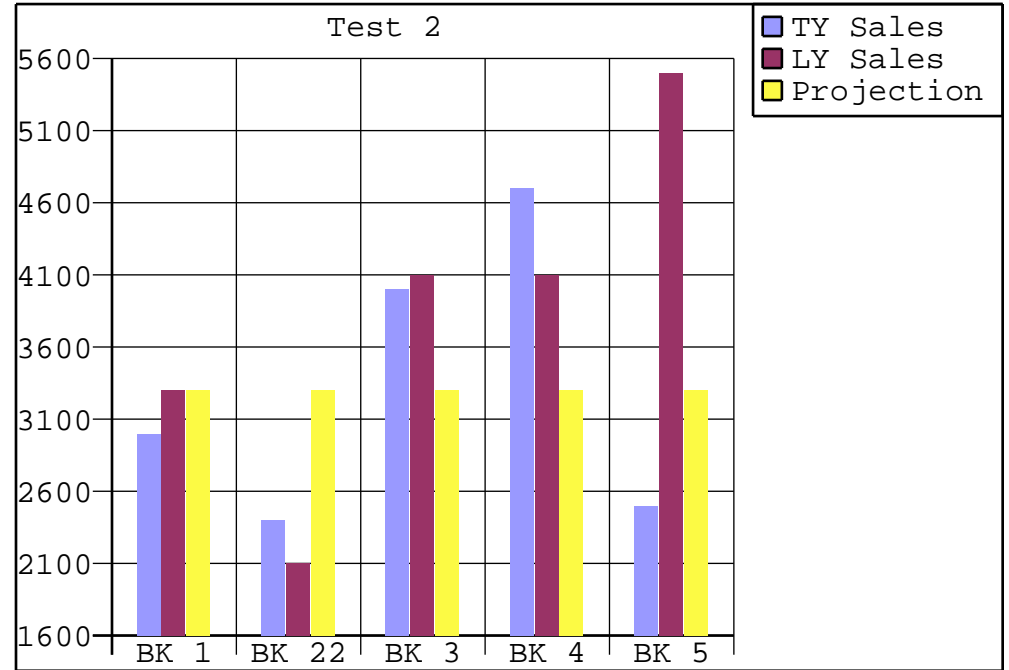

Doy	Net Sales	Avg Check
Monda	8000	5.00
Tuesd	6000	5.50
Wedne	6500	4.50
Thurs	5000	7.00

Pie Charts (Bob Kratz Emotions)

- Happy
- Sad
- Grumpy
- Sleepy

Emotion	Value
Happy	25
Sad	25
Grumpy	25
Sleepy	25

Pie Charts (Bob Kratz Emotions)

- Happy
- Sad
- Grumpy
- Sleepy

Emotion	Value
Happy	25
Sad	25
Grumpy	25
Sleepy	25

Food!	Value
Pizza	20
Chicken	30
Meat	20
Potatos	10
Vegies	10
Fruit	15
Fish	5
Pasta	20
Ice Cream	10
Fresca	50
Water	20
Soda	20
Pudding	5
Footer Testing SUM:	235

Offset Pie Charts (Bob Kratz Emotions)

- Happy
- Sad
- Grumpy
- Sleepy

Emotion	Value
---------	-------

Happy	25
Sad	25
Grumpy	25
Sleepy	25

Offset Pie Charts (Bob Kratz Food)

- Pizza
- Chicken
- Meat
- Potatos
- Vegies
- Fruit
- Fish
- Pasta
- Ice Cream
- Fresca
- Water
- Soda
- Pudding