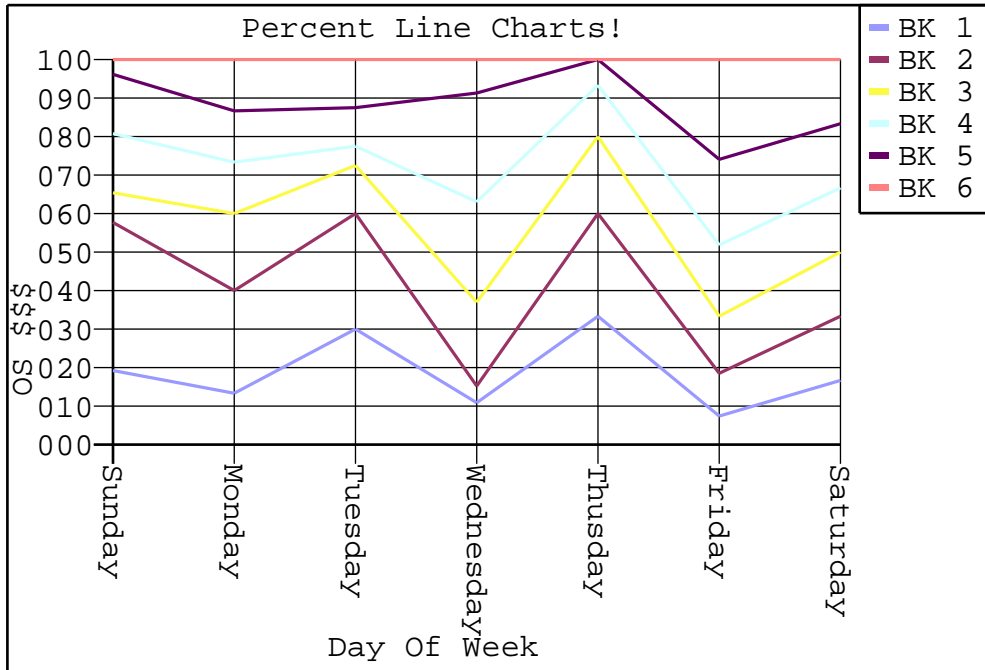

- Happy
- Sad
- Grumpy
- Sleepy

Emotion	Value
Happy	25
Sad	25
Grumpy	25
Sleepy	25

Food!	Value
Pizza	20
Chicken	30
Meat	20
Potatos	10
Vegies	10
Fruit	15
Fish	5
Pasta	20
Ice Cream	10
Fresca	50
Water	20
Soda	20
Pudding	5
Footer Testing SUM:	235

Offset Pie Charts (Bob Kratz Emotions)

- Happy
- Sad
- Grumpy
- Sleepy

Emotion	Value
---------	-------

Happy	25
Sad	25
Grumpy	25
Sleepy	25

Offset Pie Charts (Bob Kratz Food)

- Pizza
- Chicken
- Meat
- Potatos
- Vegies
- Fruit
- Fish
- Pasta
- Ice Cream
- Fresca
- Water
- Soda
- Pudding

Food	Value
------	-------

Pizza	20
Chicken	30
Meat	20
Potatos	10
Vegies	10
Fruit	15
Fish	5
Pasta	20
Ice Cream	10
Fresca	50
Water	20
Soda	20
Pudding	5

Doy	BK 1	BK 2	BK 3	BK 4	BK 5	BK 6
Sunda	100	120	130	110	120	130
Monda	120	110	120	140	150	160
Tuesd	110	130	110	120	130	120
Wedne	30	50	40	90	30	40
Thusd	60	100	90	80	70	85
Frida	100	120	130	110	120	130
Satur	120	110	120	140	150	160