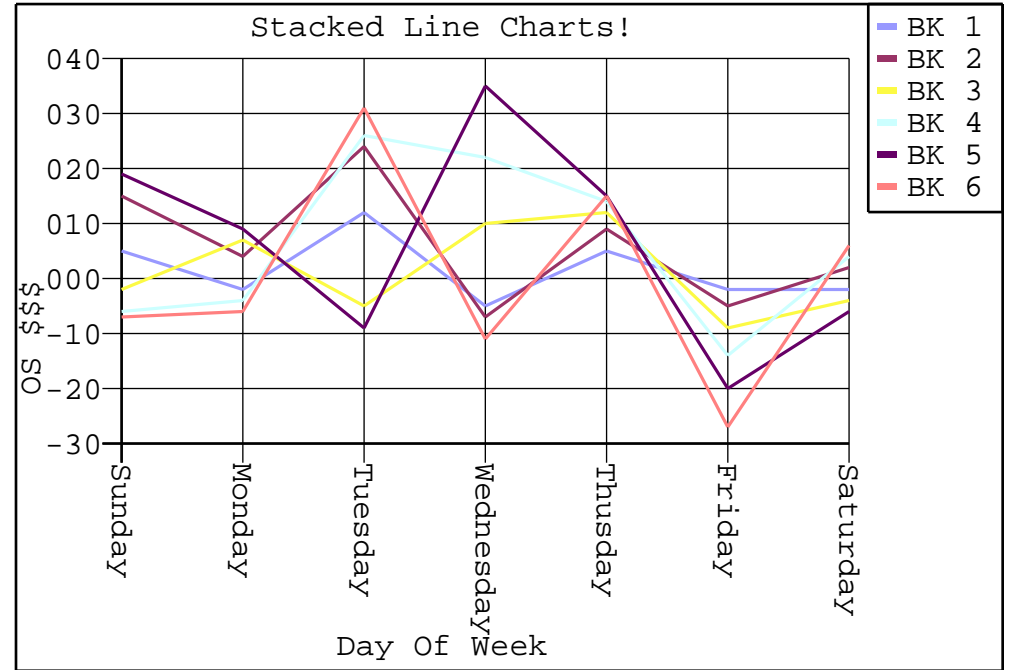

- Happy
- Sad
- Grumpy
- Sleepy

Emotion	Value
Happy	25
Sad	25
Grumpy	25
Sleepy	25

Food!	Value
Pizza	20
Chicken	30
Meat	20
Potatos	10
Vegies	10
Fruit	15
Fish	5
Pasta	20
Ice Cream	10
Fresca	50
Water	20
Soda	20
Pudding	5
Footer Testing SUM:	235

Offset Pie Charts (Bob Kratz Emotions)

- Happy
- Sad
- Grumpy
- Sleepy

Emotion	Value
---------	-------

Happy	25
Sad	25
Grumpy	25
Sleepy	25

Offset Pie Charts (Bob Kratz Food)

- Pizza
- Chicken
- Meat
- Potatos
- Vegies
- Fruit
- Fish
- Pasta
- Ice Cream
- Fresca
- Water
- Soda
- Pudding

Food	Value
------	-------

Pizza	20
Chicken	30
Meat	20
Potatos	10
Vegies	10
Fruit	15
Fish	5
Pasta	20
Ice Cream	10
Fresca	50
Water	20
Soda	20
Pudding	5

Doy	BK 1	BK 2	BK 3	BK 4	BK 5	BK 6
Sunda	100	120	130	110	120	130
Monda	120	110	120	140	150	160
Tuesd	110	130	110	120	130	120
Wedne	30	50	40	90	30	40
Thusd	60	100	90	80	70	85
Frida	100	120	130	110	120	130
Satur	120	110	120	140	150	160