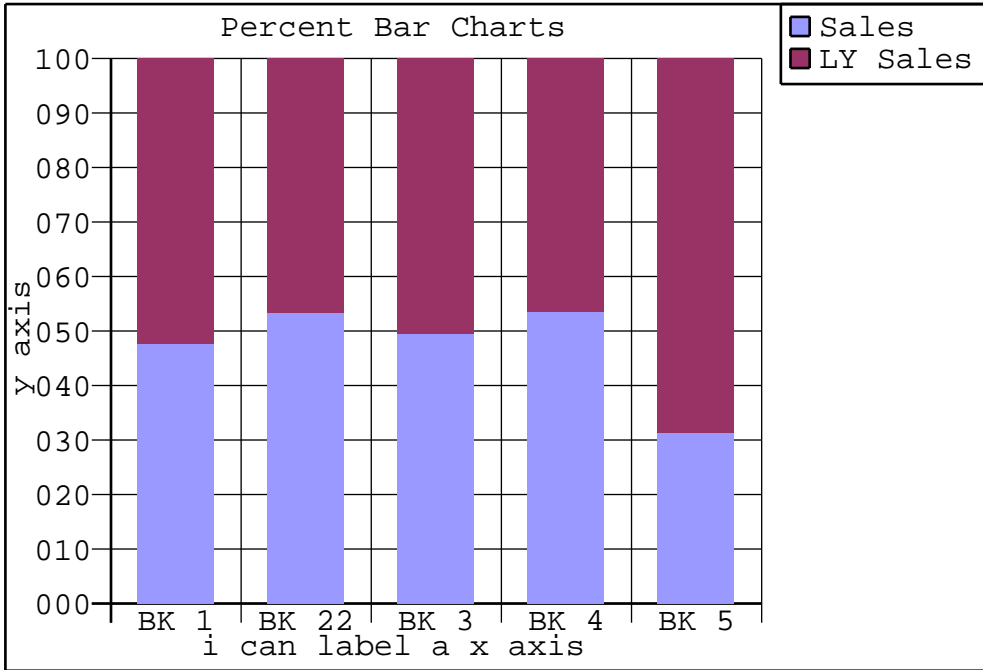

Offset Pie Charts (Bob Kratz Emotions)

- Happy
- Sad
- Grumpy
- Sleepy

Emotion	Value
---------	-------

Happy	25
Sad	25
Grumpy	25
Sleepy	25

Offset Pie Charts (Bob Kratz Food)

- Pizza
- Chicken
- Meat
- Potatos
- Vegies
- Fruit
- Fish
- Pasta
- Ice Cream
- Fresca
- Water
- Soda
- Pudding

Food	Value
------	-------

Pizza	20
Chicken	30
Meat	20
Potatos	10
Vegies	10
Fruit	15
Fish	5
Pasta	20
Ice Cream	10
Fresca	50
Water	20
Soda	20
Pudding	5

Doy	BK 1	BK 2	BK 3	BK 4	BK 5	BK 6
Sunda	100	120	130	110	120	130
Monda	120	110	120	140	150	160
Tuesd	110	130	110	120	130	120
Wedne	30	50	40	90	30	40
Thusd	60	100	90	80	70	85
Frida	100	120	130	110	120	130
Satur	120	110	120	140	150	160

Doy	BK 1	BK 2	BK 3	BK 4	BK 5	BK 6
Sunda	5	10	-2	-4	4	-1
Monda	-2	4	3	-2	2	-2
Tuesd	12	12	-5	2	-4	5
Wedne	-5	-2	10	12	13	-4
Thusd	5	4	3	2	1	0
Frida	-2	-3	-4	-5	-6	-7
Satur	-2	2	-2	2	-2	2

Name	Sold	Negative	Ty Sales	LY Sales
BK 1	-1.5	-2	3000	3300
BK 22	1	-4	2400	2100
BK 3	2	-6	4000	4100
BK 4	3	-8	4700	4100
BK 5	8	-10	2500	5500

Name	Sold	Negative	Ty Sales	LY Sales
BK 1	-1.5	-2	3000	3300
BK 22	1	-4	2400	2100
BK 3	2	-6	4000	4100
BK 4	3	-8	4700	4100
BK 5	8	-10	2500	5500